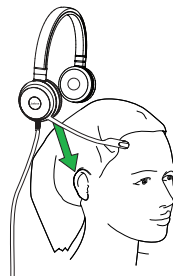

Jabra Evolve™ 30 II headset

Quick start guide

外箱+中箱 外箱+袋

MSIP-REM-GNS-ENC060

MADE IN CHINA
MODEL(s): HSC060 / ENC060

81-04104 E