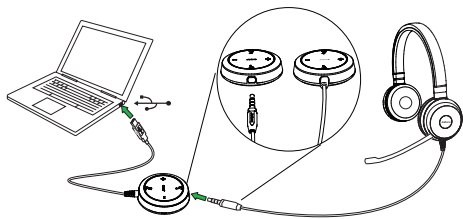

Jabra Evolve™ 30 II headset

Quick start guide

外箱+中箱 外箱+袋

MSIP-REM-GNS-ENC060

MADE IN CHINA
MODEL(s): HSC060 / ENC060

81-04104 E