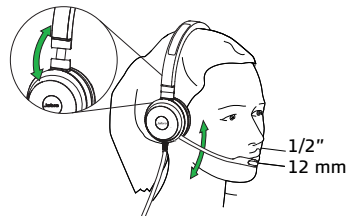

Jabra Evolve™ 30 II headset

Quick start guide

外箱+中箱 外箱+袋

MSIP-REM-GNS-ENC060

MADE IN CHINA
MODEL(s): HSC060 / ENC060

81-04104 E